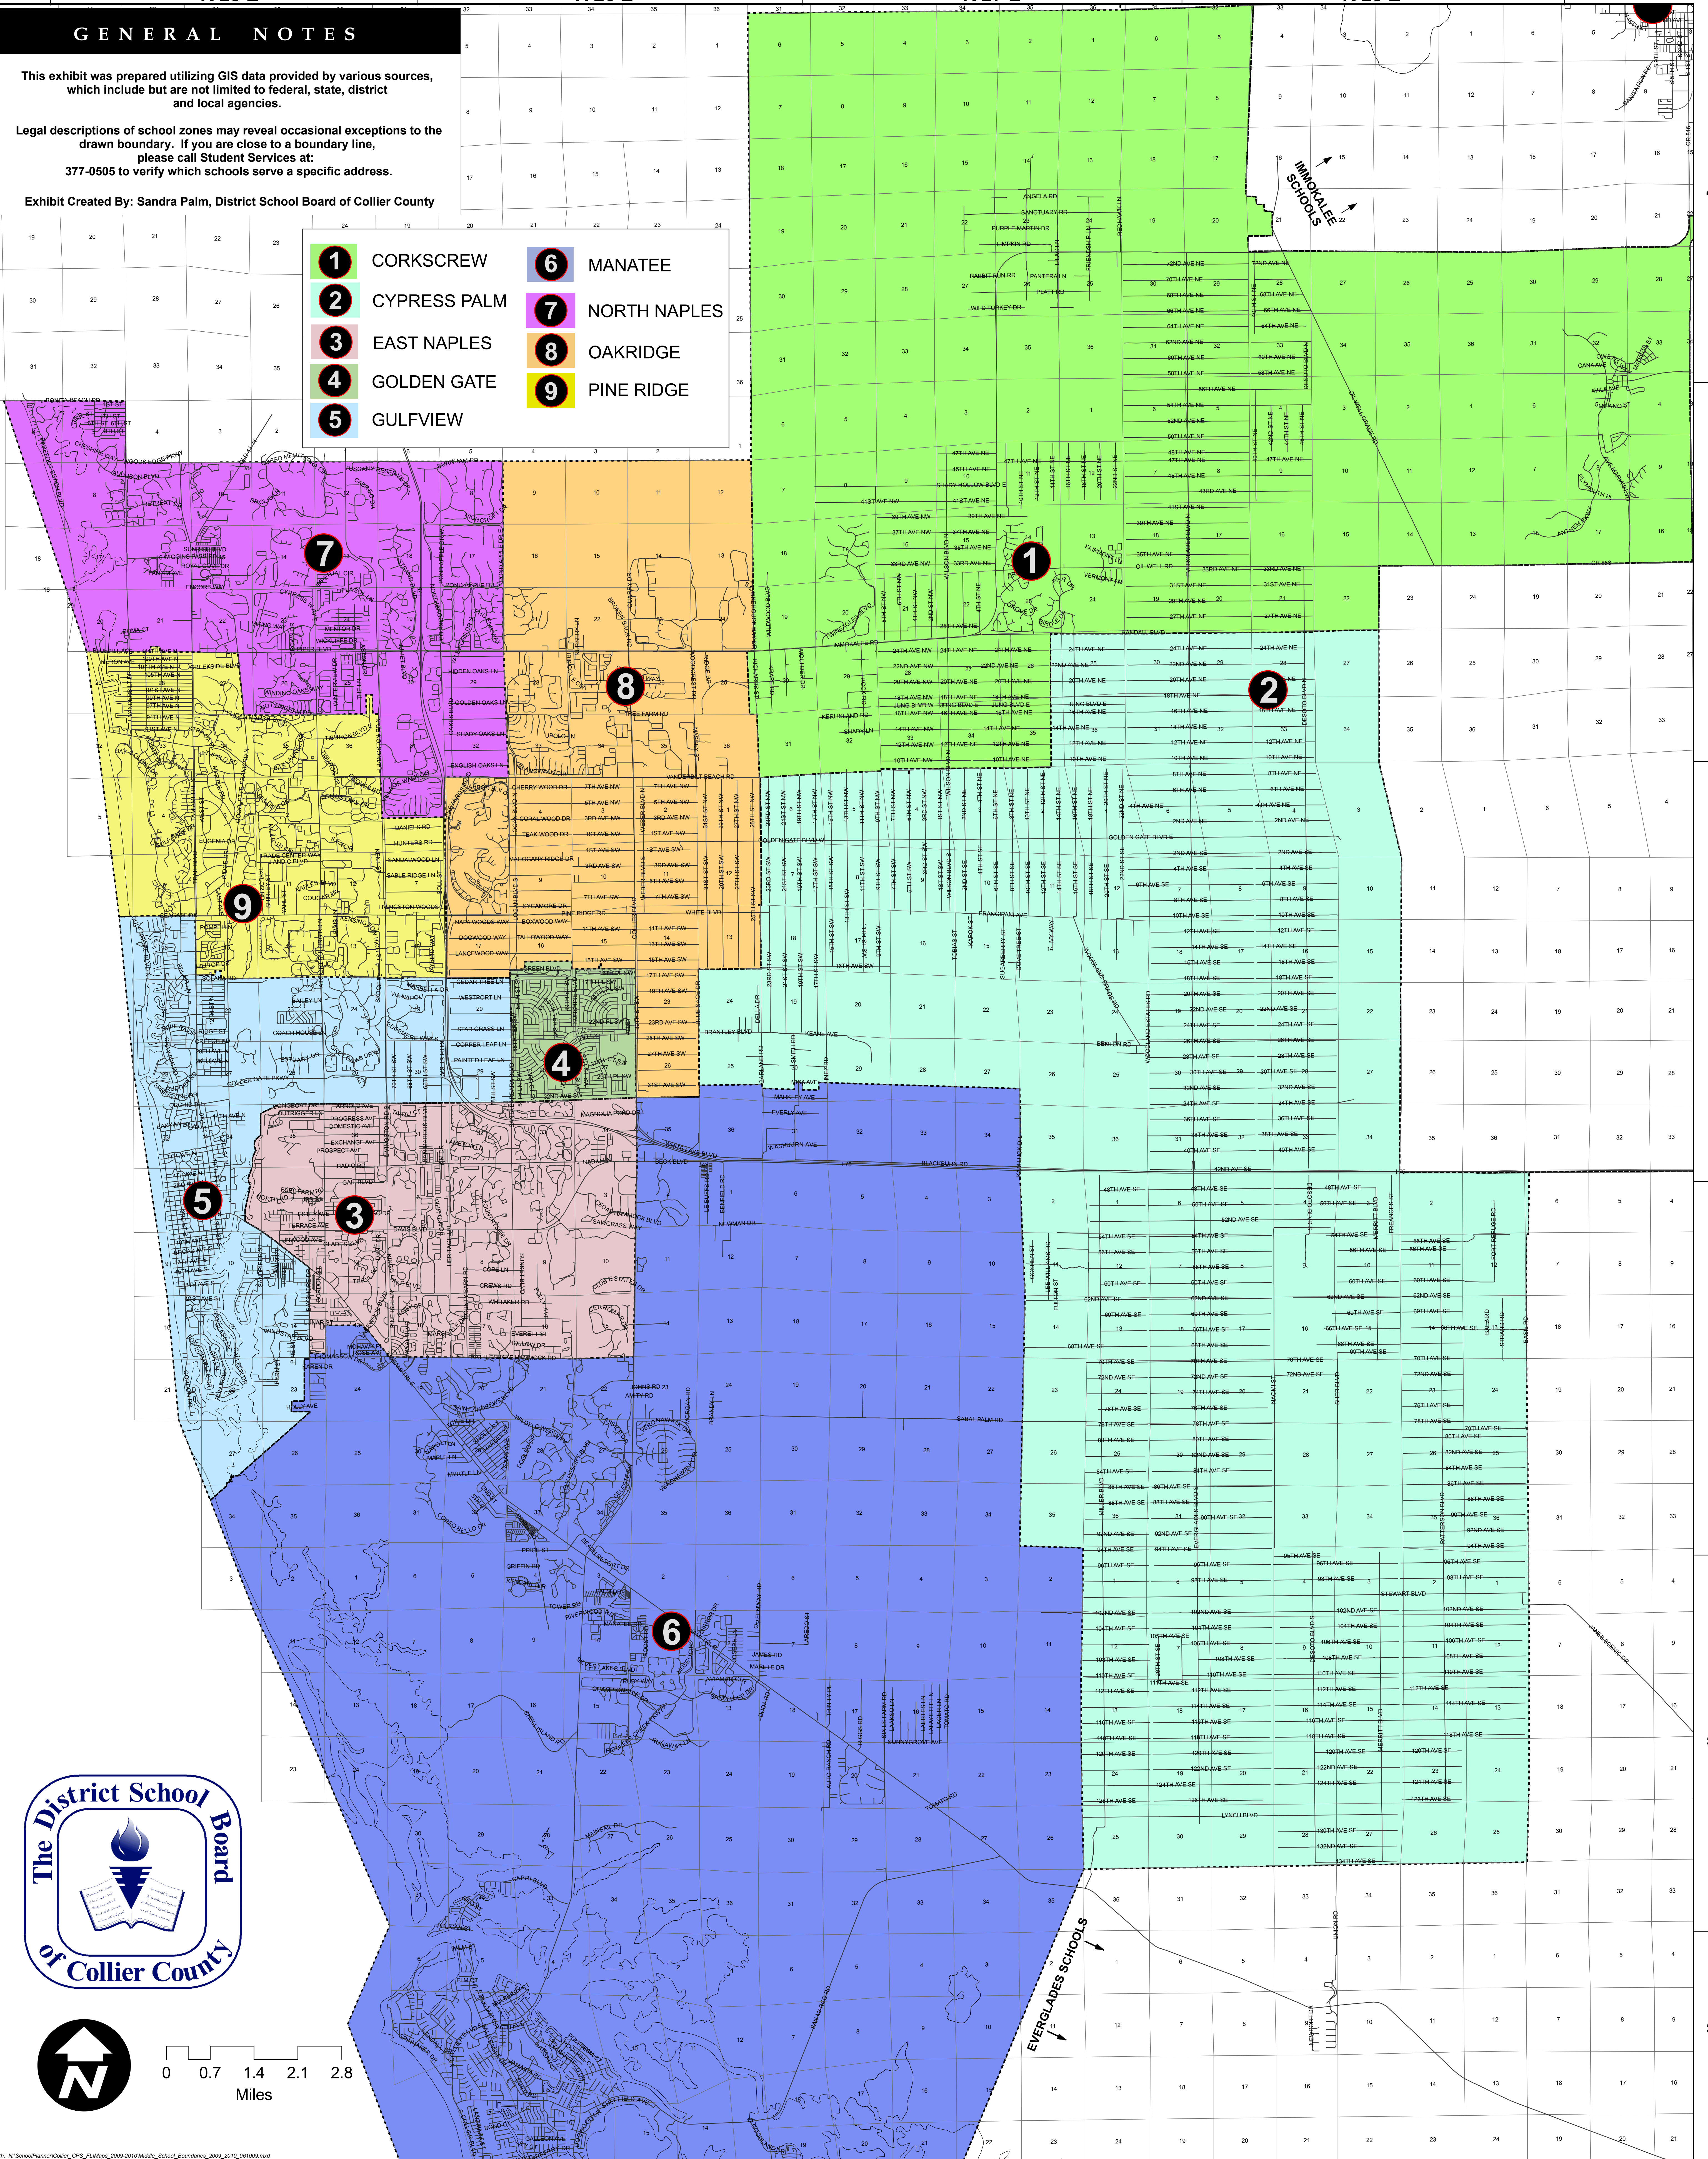

MIDDLE SCHOOL ATTENDANCE ZONES EFFECTIVE 2010-2011

R 25 E

R 26 E

R 27 E

R 28 E

GENERAL NOTES

This exhibit was prepared utilizing GIS data provided by various sources, which include but are not limited to federal, state, district and local agencies.

Legal descriptions of school zones may reveal occasional exceptions to the drawn boundary. If you are close to a boundary line, please call Student Services at: 377-0505 to verify which schools serve a specific address.

Exhibit Created By: Sandra Palm, District School Board of Collier County

- | | |
|-----------------------|-----------------------|
| 1 CORKSCREW | 6 MANATEE |
| 2 CYPRESS PALM | 7 NORTH NAPLES |
| 3 EAST NAPLES | 8 OAKRIDGE |
| 4 GOLDEN GATE | 9 PINE RIDGE |
| 5 GULFVIEW | |

0 0.7 1.4 2.1 2.8
Miles