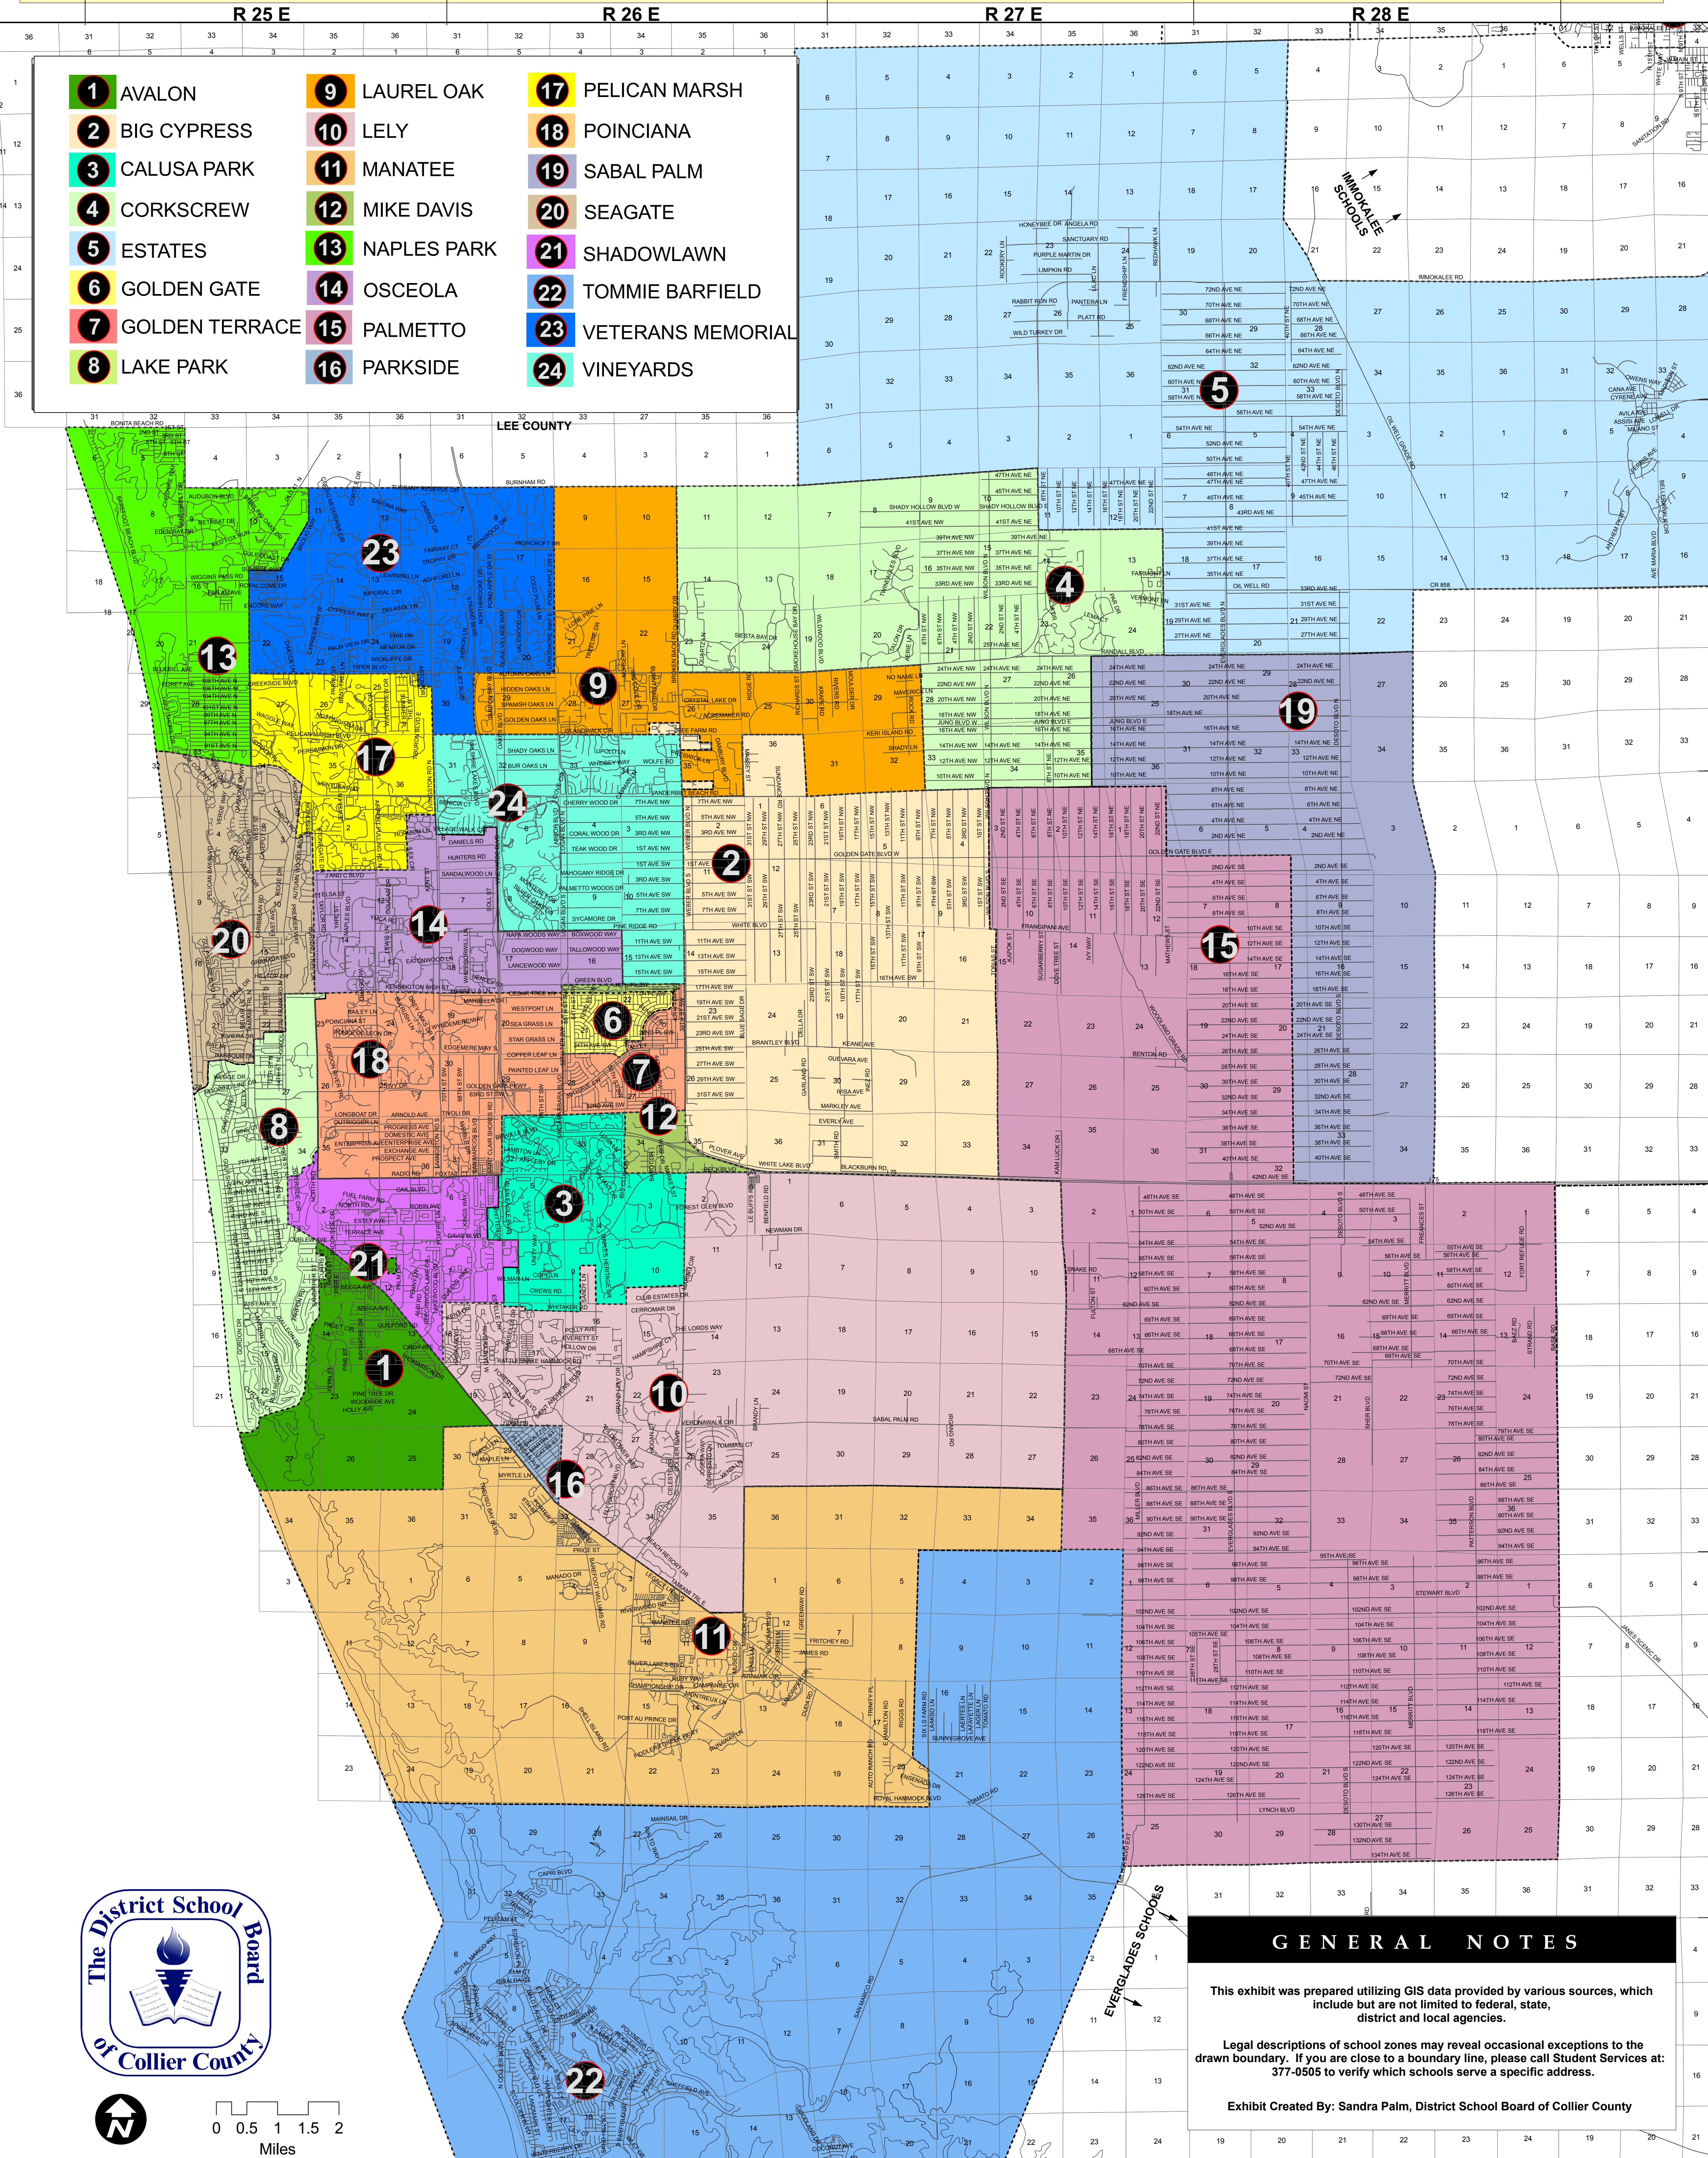

ELEMENTARY SCHOOL ATTENDANCE ZONES EFFECTIVE 2010-2011

- | | | |
|-------------------------|-----------------------|-----------------------------|
| 1 AVALON | 9 LAUREL OAK | 17 PELICAN MARSH |
| 2 BIG CYPRESS | 10 LELY | 18 POINCIANA |
| 3 CALUSA PARK | 11 MANATEE | 19 SABAL PALM |
| 4 CORKSCREW | 12 MIKE DAVIS | 20 SEAGATE |
| 5 ESTATES | 13 NAPLES PARK | 21 SHADOWLAWN |
| 6 GOLDEN GATE | 14 OSCEOLA | 22 TOMMIE BARFIELD |
| 7 GOLDEN TERRACE | 15 PALMETTO | 23 VETERANS MEMORIAL |
| 8 LAKE PARK | 16 PARKSIDE | 24 VINEYARDS |

GENERAL NOTES

This exhibit was prepared utilizing GIS data provided by various sources, which include but are not limited to federal, state, district and local agencies.

Legal descriptions of school zones may reveal occasional exceptions to the drawn boundary. If you are close to a boundary line, please call Student Services at: 377-0505 to verify which schools serve a specific address.

Exhibit Created By: Sandra Palm, District School Board of Collier County